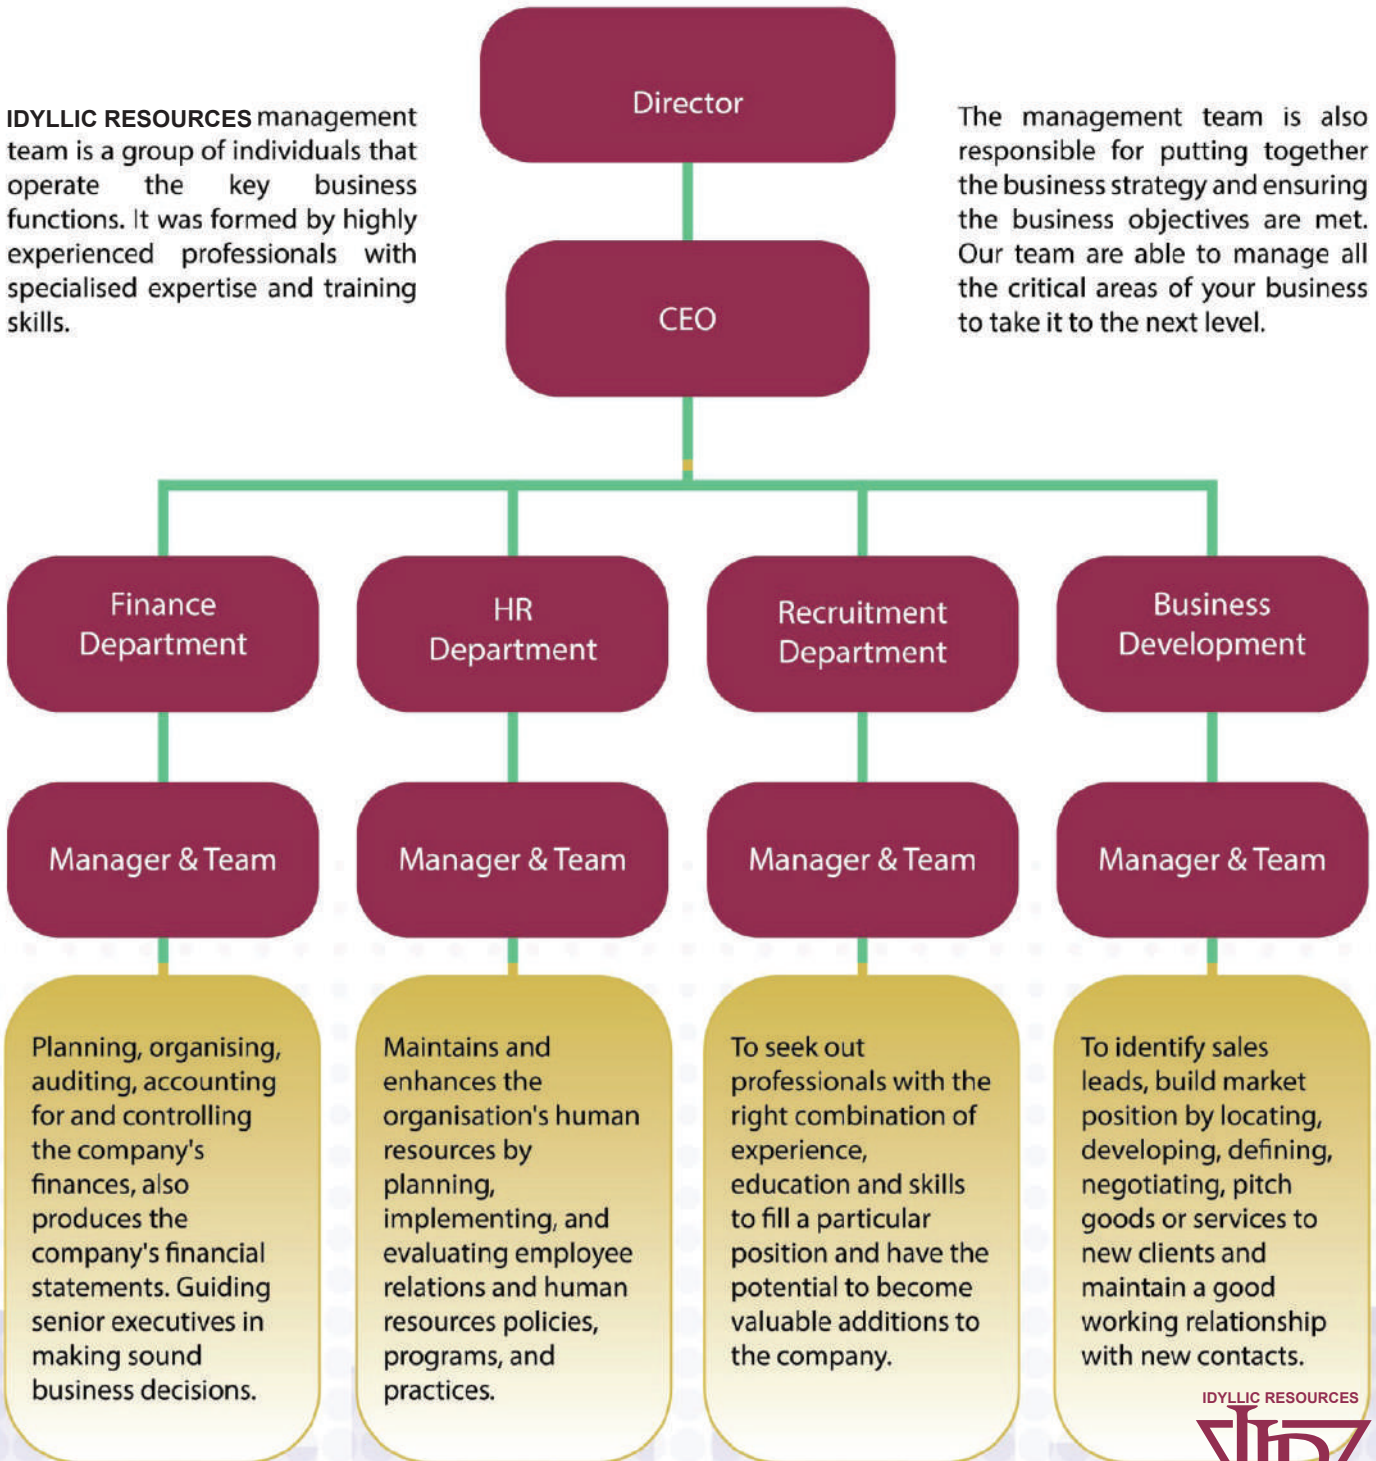

We have the experience and expertise to deliver your workforce requirements. Our solutions are:

- **Manpower**
- **Contract Manufacturing**
- **Warehouse Services**
- **Cleaning Services**

Find out more about us and what we can do for you here. Contact us today for further arrangements.

TEAM

IDYLLIC RESOURCES management team is a group of individuals that operate the key business functions. It was formed by highly experienced professionals with specialised expertise and training skills.

The management team is also responsible for putting together the business strategy and ensuring the business objectives are met. Our team are able to manage all the critical areas of your business to take it to the next level.